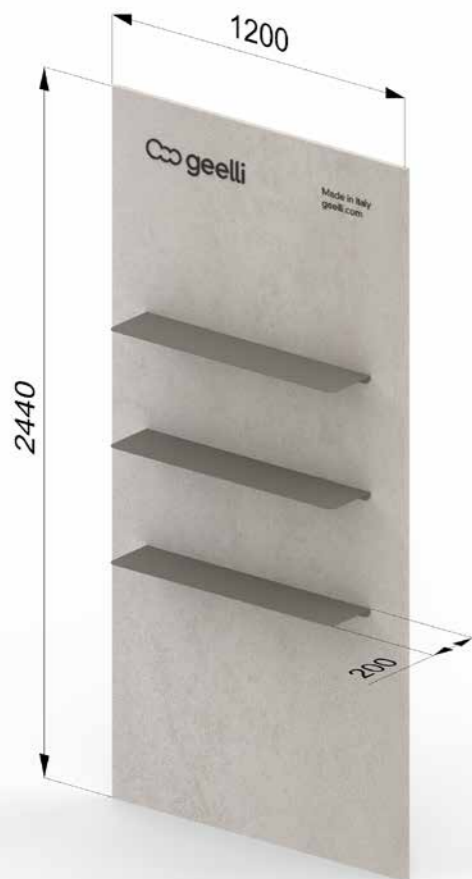

L'APPEAL TATTILE THE TACTILE APPEAL

L'esposizione del pannello TOUCH IT mette in evidenza le collezioni d'appoggio nelle diverse forme e finiture metalliche.
Il focus è sulla morbidezza e tattilità del materiale unito al design degli accessori.

The display of the TOUCH IT panel highlights the table-top collections in different shapes and metal finishes.

The focus is on the softness and tactility of the material combined with the design of the accessories.